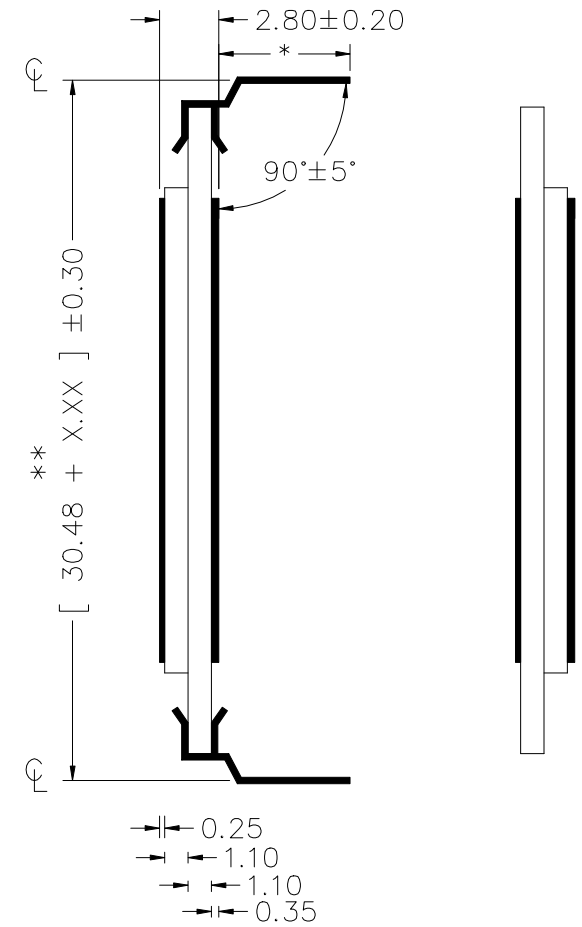

**VI-422-DP, VI-422-2**

DRIVER : OKI MSM58292, HD61603

-DP

-2