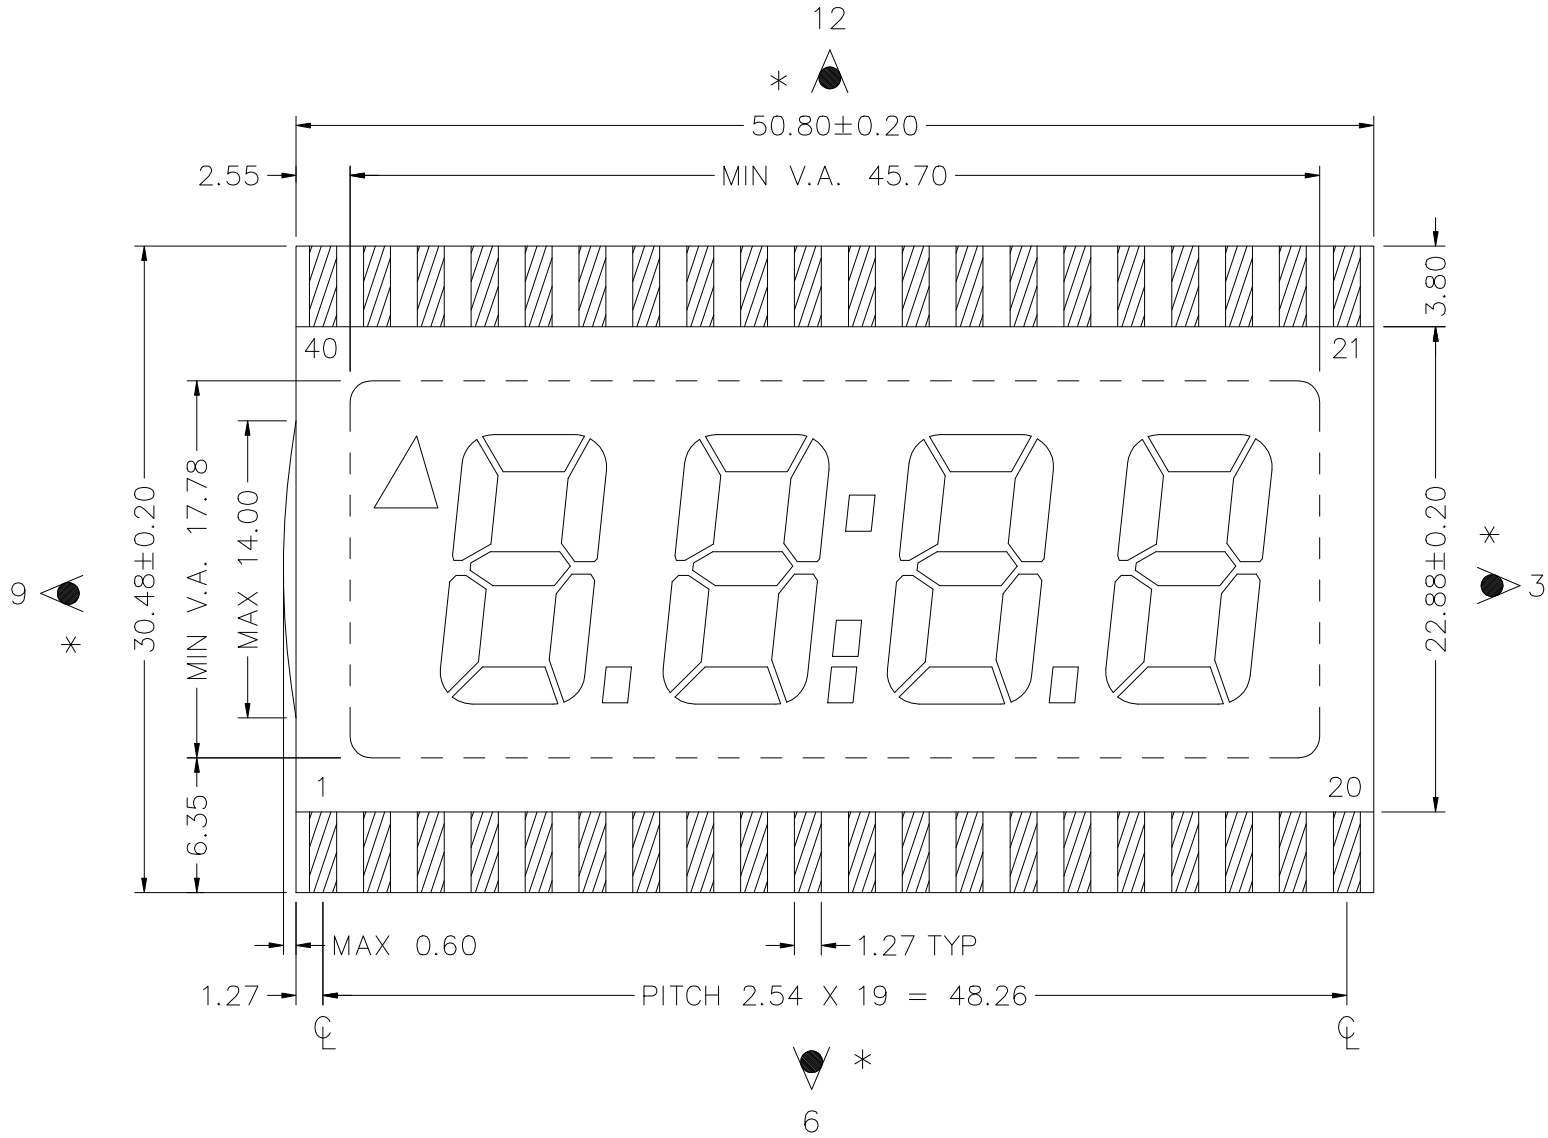

**VI-422-DP, VI-422-2**

DRIVER : OKI MSM58292, HD61603

-DP

-2