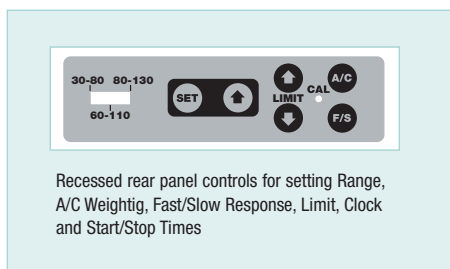

Sound Level Alert with Alarm

Built-in LEDs alert user when sound level is too high or too low
 LEDs can be read from 30m (100ft)

Features:

- Ideal for industrial, hospital, auditoriums, schools and other areas where there is a need for being alerted when sound level reaches set point
- Meets ANSI Type 2 and EN 60651 accuracy specs compliant to OSHA
- User settable high or low limit (30 to 130dB) indication with output to drive external relay module
- Microphone rotates 180° for desired placement. Optional 5m (15ft) microphone extension cable for remote monitoring
- Complete with 100-240V AC 50/60Hz adaptor, microphone windscreen, and built-in wall, desk and tripod mount (optional Tripod TR100)

Applications:

- Industrial, Hospitals, Classrooms, and special quiet zones – When the sound level exceeds the HI set point the RED LEDs flash and can be seen from 30m 100ft.
- Speakers/Educators/Instructors, Auditoriums and Theaters – The user can set the SL130 so the RED LEDs flash when the sound level is below the LO set point where people in the audience may not be able to hear. When the sound level is above the LO set point, the GREEN LEDs indicate the sound level is acceptable. The user can reverse the Red and Green LEDs activation per user color preference.

Specifications	
Display	4.6 x 3.125" multifunction LCD
Frequency bandwidth	31.5 Hz to 8 kHz
Microphone	0.5" Electret Condenser Microphone (remoteable)
Measurement ranges	30 to 80dB, 60 to 110dB, 80 to 130dB
Frequency weighting	'A' and 'C' (Programmable)
Response time	Fast (125ms) / Slow (1s) (Programmable)
Resolution	0.1dB
Alarm output	3.5mm Mono Phone Plug, Maximum: 3.4mA @ 5 VDC
Minimum Output	Voltage: 2.5 VDC
Power	AC/DC Adaptor for full functions; 8xAA batteries for monitoring function only without LED alert
CE/Warranty	CE approved/ 1 year warranty
Dimensions / Weight	8.75 x 7.1 x 1.25" / 0.63 lbs. (22 x 18 x 3.2mm / 285g)