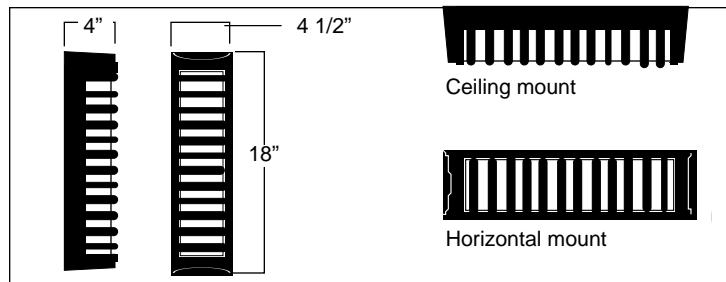

A.D.A compliant

Specification

All exposed cast aluminum components are made of non corrosive pure aluminum copper free (Aluminum is less than .1% copper content.#356 alloy.)

Finish: All polyester powder baked coatings preceded with a 5 baths preparation process. Meets military grade MIL-C781706 with a 2000 hours salt spray test.

- 75W/600V thermoplastic compact fluorescent socket.
- One-piece molded silicone gasket with memory retention.
- 98% P.F.electronic smart ballast with end of life detection for compact fluorescent.
- All stainless steel hardware.
- All Moving and removable parts are sealed with a memory retention silicone gasket.

1. 1 - One piece cast aluminum removable housing for ease of access to lamp and ballast.
- 2- White translucent sealed high impact acrylic diffuser.
3. 3 - Isolated ballast compartment for compact fluorescent electronic ballast.
- 4- Multiple cast aluminum louver blades built in assembly.

Photometry

Separate updated technical specification sheets with related models and light sources with I.E.S formatted photometry are available on www.luminis.com.

Certification

UL. Wet Location.

Mounting

Max. weight: 6 lbs.
Installation: Mounts over a standard 4" octagonal electrical box with 3 1/2" c/c mounting holes. (by others) additional separate mounting holes are provided with wall plate.