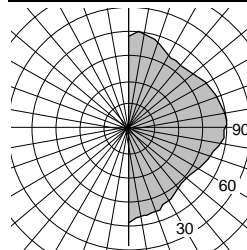

Photometry

Separate updated technical specification sheets with related models and light sources with I.E.S formatted photometry are available on www.luminis.com.

Certification

UL. Wet Location.

Mounting

Max. weight: 6 lbs.
Installation: Mounts over a standard 4" octagonal electrical box with 3 1/2" c/c mounting holes. (by others) additional separate mounting holes are provided with wall plate.

Model#	Light source selection	Voltage	Finish	Options
☐ SL100 	☐ PL-L 2G11 ☐ Single lamp ☐ F124 (1x24W)	☐ COMP. FLUO. ☐ Smart ballast 120/277 ☐ 347 V (To specify)	<u>Standard selection</u> ☐ WHT: Snow white ☐ BKT: Jet black ☐ BZT: Bronze ☐ GRT: Titanium gray ☐ DGT: Gun metal ☐ CHT: Champagne ☐ MST: Matte silver ☐ GNT: Forest green <u>Optional colors</u> ☐ CS: Custom color ☐ RAL: RAL# color	☐ SC Round column adaptor Indicate column diameter in inches. 12" Min. dia. Ex: SC24 (24"Dia..)
(Lamps by others)				

luminaires may be altered for design improvements or discontinued without prior notice.