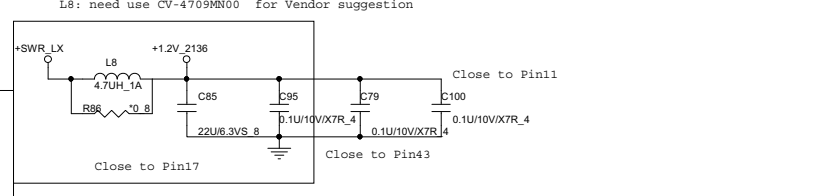

# RTD2136S Power Up Sequence 24

SWR MODE	LDO MODE
Stuff L8	Stuff R86

**PROJECT : R63**  
**Quanta Computer Inc.**

Size: Custom  
Document Number: **RTD2136**

Date: Friday, December 21, 2012 | Sheet 24 of 44