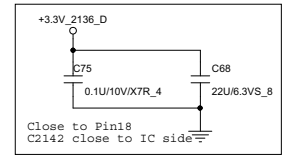

# RTD2136S Power Up Sequence 24

SWR MODE	LDO MODE
Stuff L8	Stuff R86

**PROJECT : R63**  
**Quanta Computer Inc.**

Size: Custom  
Document Number: **RTD2136**

Date: Friday, December 21, 2012 | Sheet 24 of 44