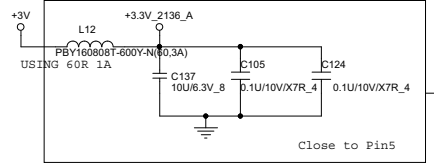

# RTD2136S Power Up Sequence 24

SWR MODE	LDO MODE
Stuff L8	Stuff R86

**PROJECT : R63**  
**Quanta Computer Inc.**

Size: Custom  
Document Number: **RTD2136**

Date: Friday, December 21, 2012 | Sheet 24 of 44