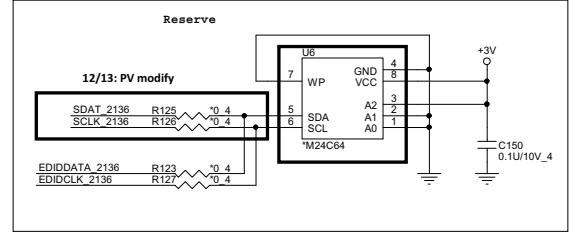

# RTD2136S Power Up Sequence 24

SWR MODE	LDO MODE
Stuff L8	Stuff R86

**PROJECT : R63**  
**Quanta Computer Inc.**

Size: Custom  
Document Number: **RTD2136**

Date: Friday, December 21, 2012 | Sheet 24 of 44