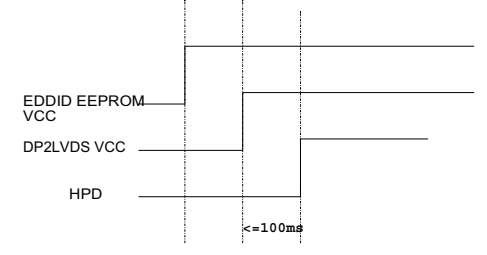

# RTD2136S Power Up Sequence 24

SWR MODE	LDO MODE
Stuff L8	Stuff R86

**PROJECT : R63**  
**Quanta Computer Inc.**

Size: Custom  
Document Number: **RTD2136**

Date: Friday, December 21, 2012 | Sheet 24 of 44