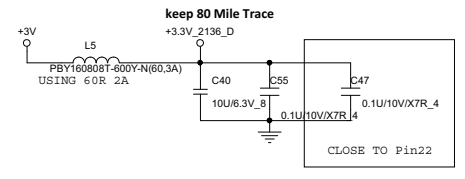

# RTD2136S Power Up Sequence 24

SWR MODE	LDO MODE
Stuff L8	Stuff R86

**PROJECT : R63**  
**Quanta Computer Inc.**

Size: Custom  
Document Number: **RTD2136**

Date: Friday, December 21, 2012 | Sheet 24 of 44