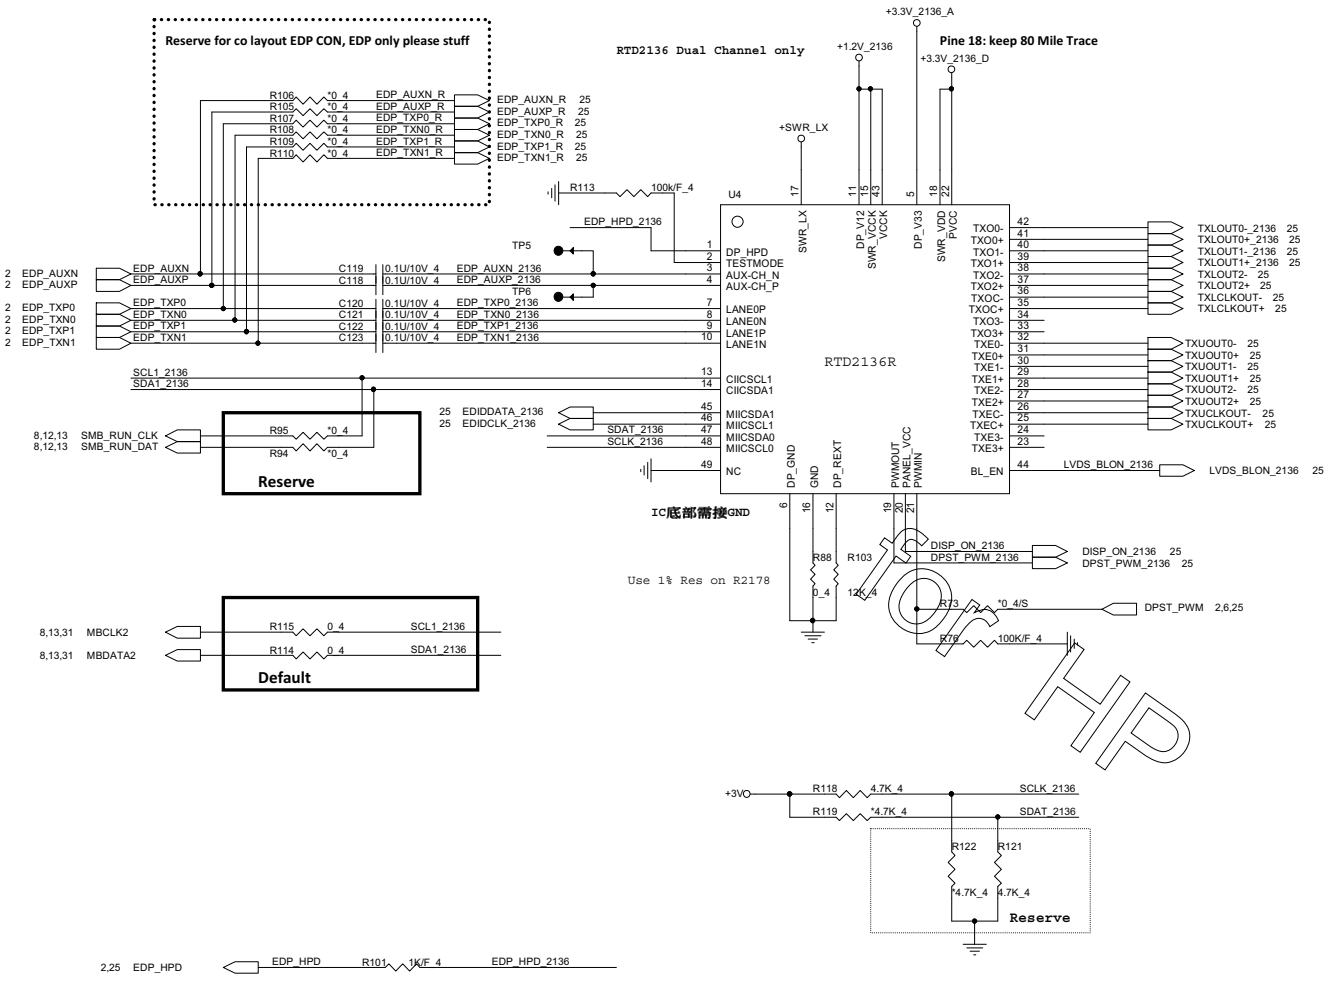

# RTD2136S Power Up Sequence 24

SWR MODE	LDO MODE
Stuff L8	Stuff R86

**PROJECT : R63**  
**Quanta Computer Inc.**

Size: Custom  
Document Number: **RTD2136**

Date: Friday, December 21, 2012 | Sheet 24 of 44