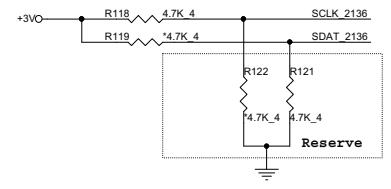

# RTD2136S Power Up Sequence 24

SWR MODE	LDO MODE
Stuff L8	Stuff R86

**PROJECT : R63**  
**Quanta Computer Inc.**

Size: Custom  
Document Number: **RTD2136**

Date: Friday, December 21, 2012 | Sheet 24 of 44