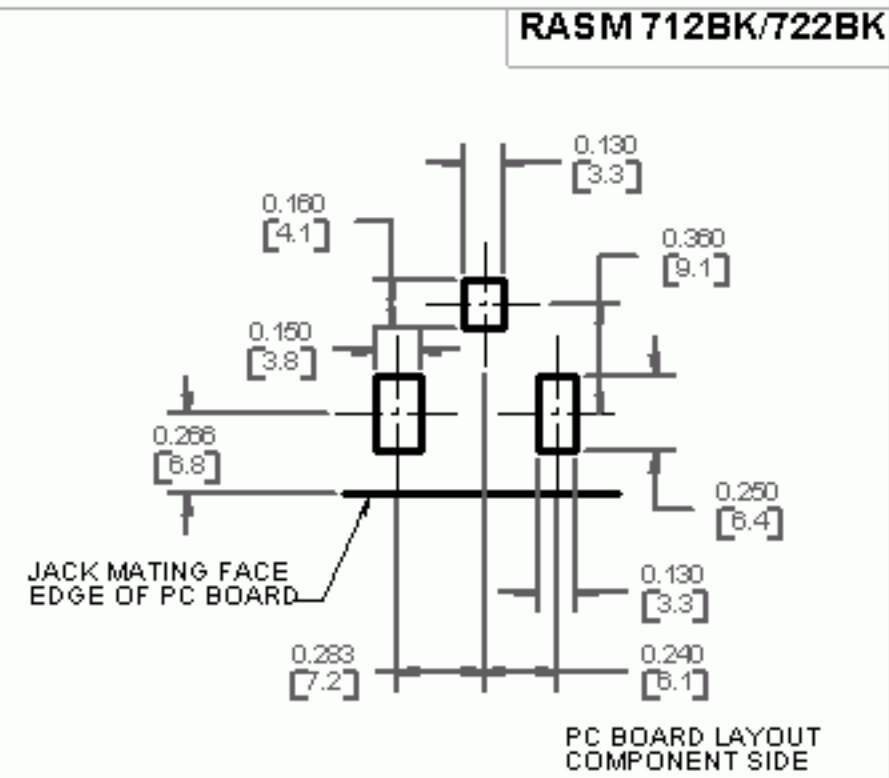

RIGHT ANGLE MINIATURE LOCKING POWER JACKS

PC MOUNT

SURFACE MOUNT

HYBRID MOUNT