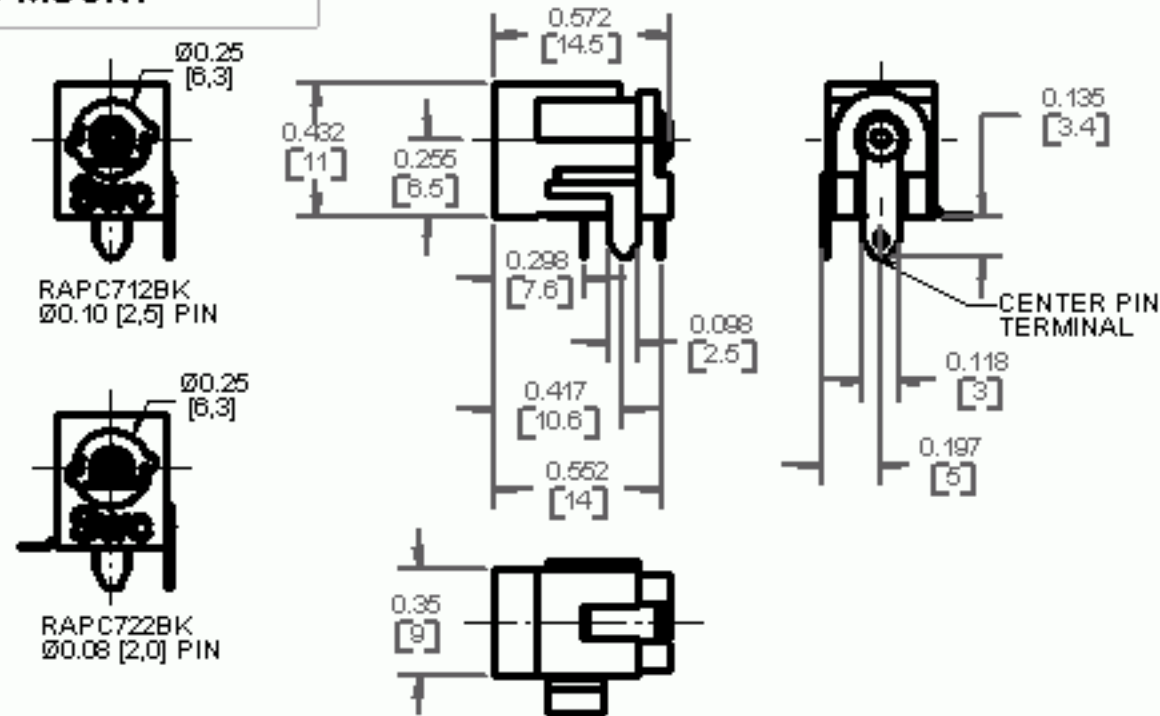

RIGHT ANGLE MINIATURE LOCKING POWER JACKS

PC MOUNT

SURFACE MOUNT

HYBRID MOUNT