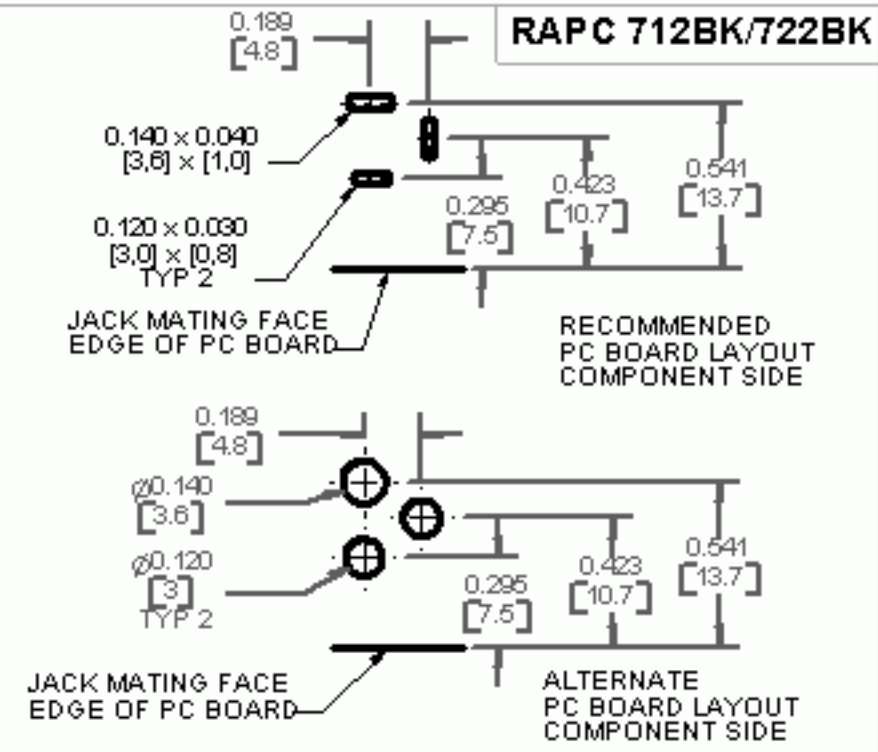

RIGHT ANGLE MINIATURE LOCKING POWER JACKS

PC MOUNT

SURFACE MOUNT

HYBRID MOUNT