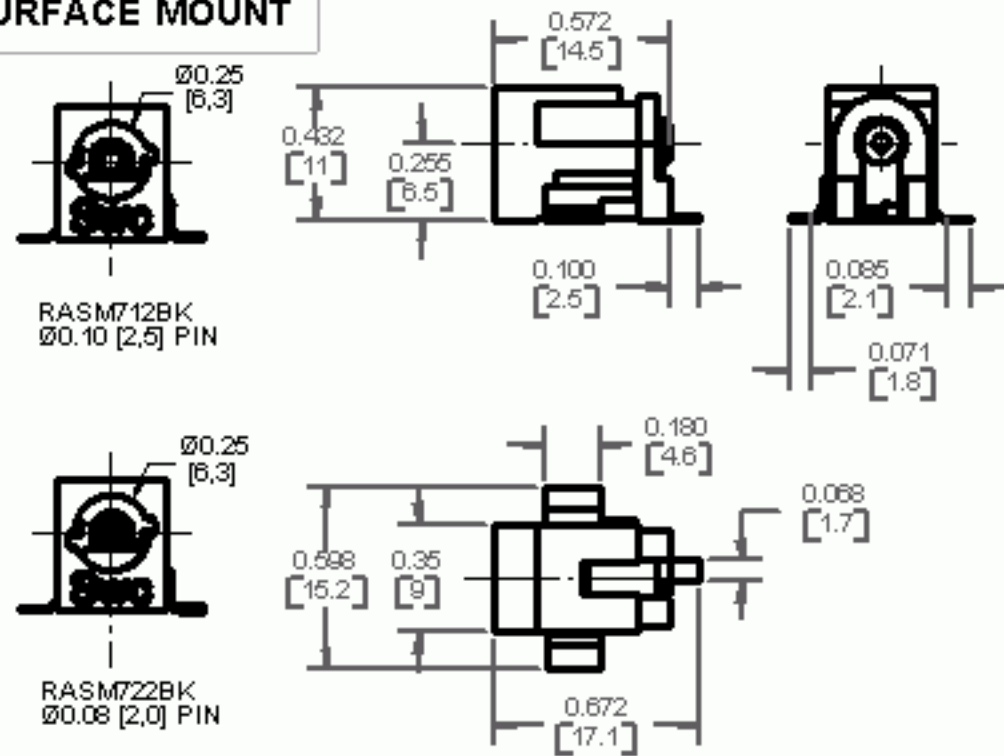

RIGHT ANGLE MINIATURE LOCKING POWER JACKS

PC MOUNT

SURFACE MOUNT

HYBRID MOUNT