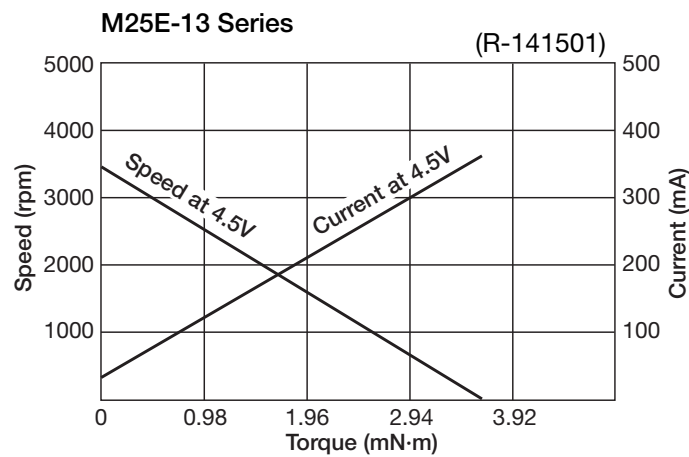

DC Mini-Motors M25E-13 Series

DC Mini-Motors

Applications

1. CD-ROM
2. CD-R/RW
3. DVD-ROM Drive
4. CD, MD, DVD Player

SPECIFICATIONS

Items	SPEC-NO	R-141501
Rated Voltage (V)		4.5
Voltage Range (V)		1.0~6.0
Rated Load (mN·m)		0.981
No Load Speed (rpm)		3500
No Load Current (mA)		22
Starting Torque (mN·m)		3.56
Rotation		CW/CCW
Application		LOADING

CHARACTERISTICS

DIMENSIONS

Unit : mm