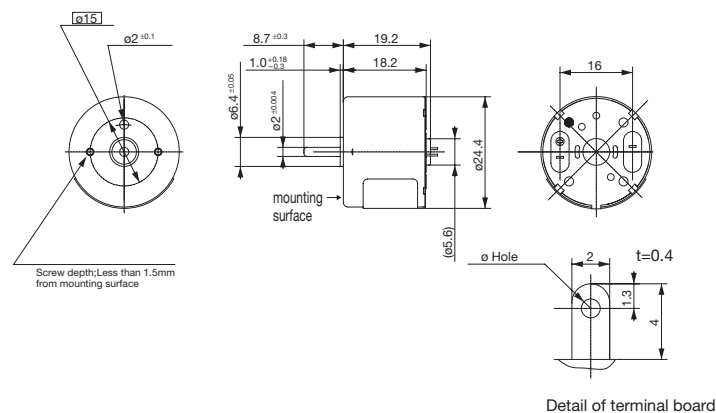

DC Mini-Motors M25E-13 Series

DC Mini-Motors

Applications

1. CD-ROM
2. CD-R/RW
3. DVD-ROM Drive
4. CD, MD, DVD Player

SPECIFICATIONS

Items	SPEC-NO	R-141501
Rated Voltage (V)		4.5
Voltage Range (V)		1.0~6.0
Rated Load (mN·m)		0.981
No Load Speed (rpm)		3500
No Load Current (mA)		22
Starting Torque (mN·m)		3.56
Rotation		CW/CCW
Application		LOADING

CHARACTERISTICS

DIMENSIONS

Unit : mm