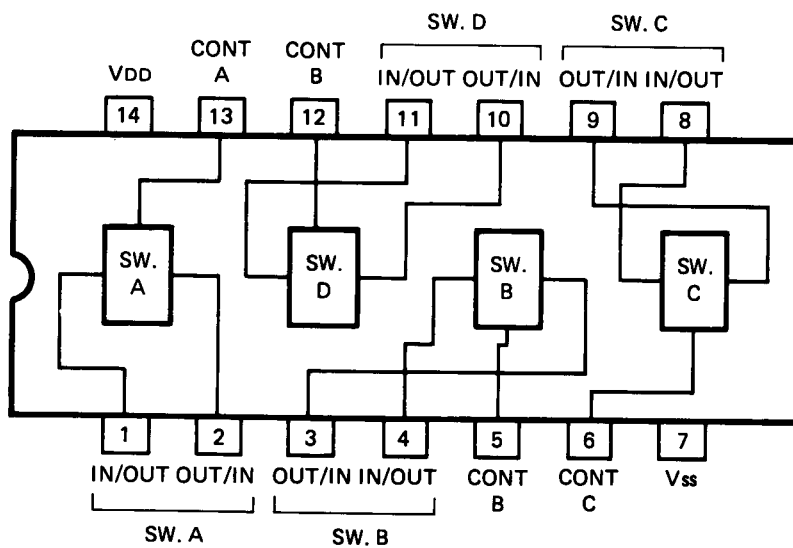

INTEGRATED CIRCUIT BLOCK DIAGRAM

FUNCTION ANALOG SWITCH IC LC 7815 H

TAPE INPUT ANALOG SWITCH IC LC 4066 B

SCHEMATIC DIAGRAM