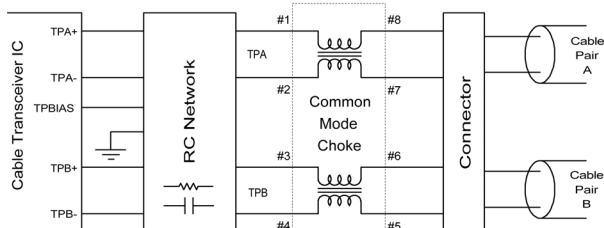

COMMON MODE CHOKE FOR IEEE 1394 APPLICATIONS

DESCRIPTION

The B5W is a dual wound common mode choke ideal for common mode noise attenuation in twisted pair cable interfaces as well as IEEE 1394 applications. An excellent impedance balance between two sets of twisted pairs is achieved by winding across a single core. One B5W common mode choke coil per interface port is possible with this dual winding configuration.

FEATURES

- Low profile: 3.4 mm (Max.)
- Common mode impedance of 220 Ω at 100 MHz (typical)
- Operating temperature: -10°C to +60°C
- Storage temperature: -25°C to +70°C
- Suitable for reflow soldering
- Packaged on 2,000 piece reels

DIMENSIONS AND FOOTPRINT

Toko Part No.	Insertion Loss		I _{DC}	R _{DC}	Withstand Voltage
857CM-0009	50 MHz	2.8 dB +/- 2.0 dB	0.65 A (Max.)	0.3 Ω (Max.)	100 VDC
	100 MHz	7.3 dB +/- 2.5 dB			
	300 MHz	12.0 dB +/- 3.0 dB			
	500 MHz	14.0 dB +/- 3.0 dB			

APPLICATIONS

Twisted Pair Cable Interface

B5W (857CM-0009)

IEEE 1394 Port

B5W Series

ATTENUATION AND IMPEDANCE CHARACTERISTICS OF 857CM-0009

The information furnished by TOKO, Inc., is believed to be accurate and reliable. However, TOKO reserves the right to make changes or improvements in the design, specification, or manufacture of its products without further notice. TOKO does not assume any liability arising from the application or use of any product or circuit described herein, nor for infringements of patents or other rights of third parties which may result from the use of its products. No license is granted by implication or otherwise under any patent or patent rights of TOKO, Inc.