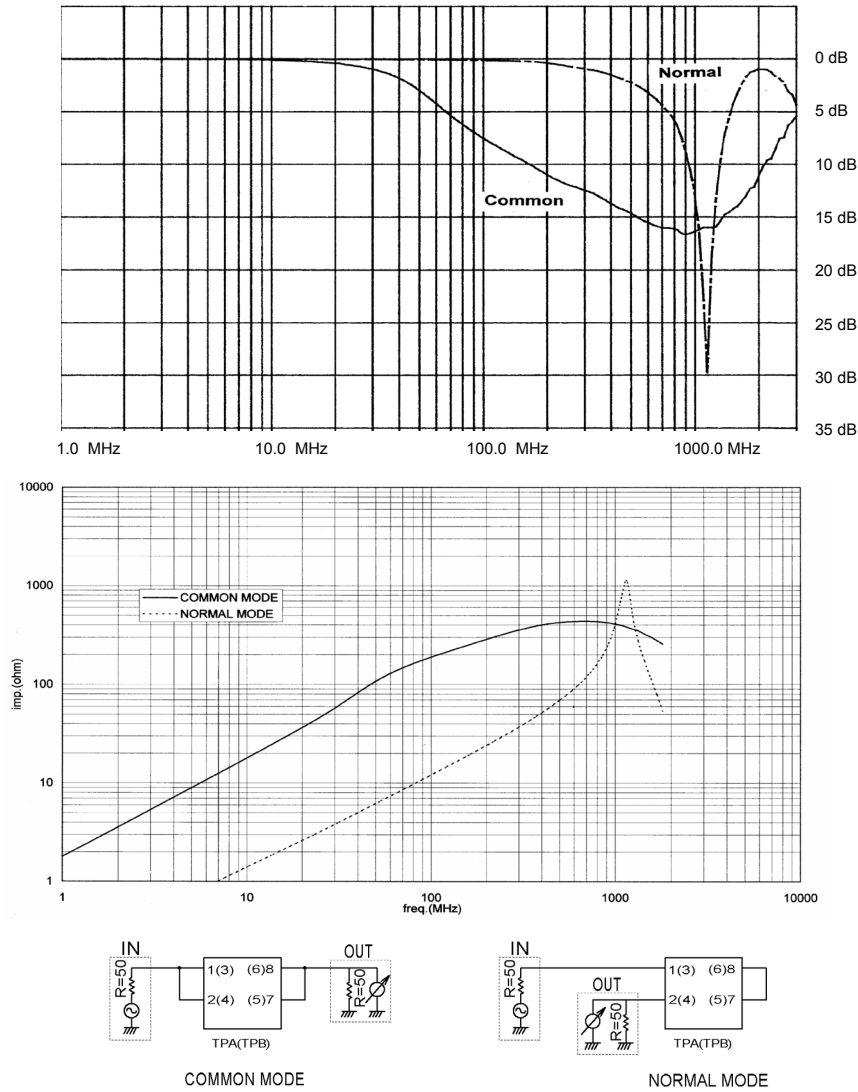

DIMENSIONS AND FOOTPRINT

Toko Part No.	Insertion Loss		I _{DC}	R _{DC}	Withstand Voltage
857CM-0009	50 MHz	2.8 dB +/- 2.0 dB	0.65 A (Max.)	0.3 Ω (Max.)	100 VDC
	100 MHz	7.3 dB +/- 2.5 dB			
	300 MHz	12.0 dB +/- 3.0 dB			
	500 MHz	14.0 dB +/- 3.0 dB			

APPLICATIONS

Twisted Pair Cable Interface

B5W (857CM-0009)

IEEE 1394 Port

B5W Series

ATTENUATION AND IMPEDANCE CHARACTERISTICS OF 857CM-0009

The information furnished by TOKO, Inc., is believed to be accurate and reliable. However, TOKO reserves the right to make changes or improvements in the design, specification, or manufacture of its products without further notice. TOKO does not assume any liability arising from the application or use of any product or circuit described herein, nor for infringements of patents or other rights of third parties which may result from the use of its products. No license is granted by implication or otherwise under any patent or patent rights of TOKO, Inc.