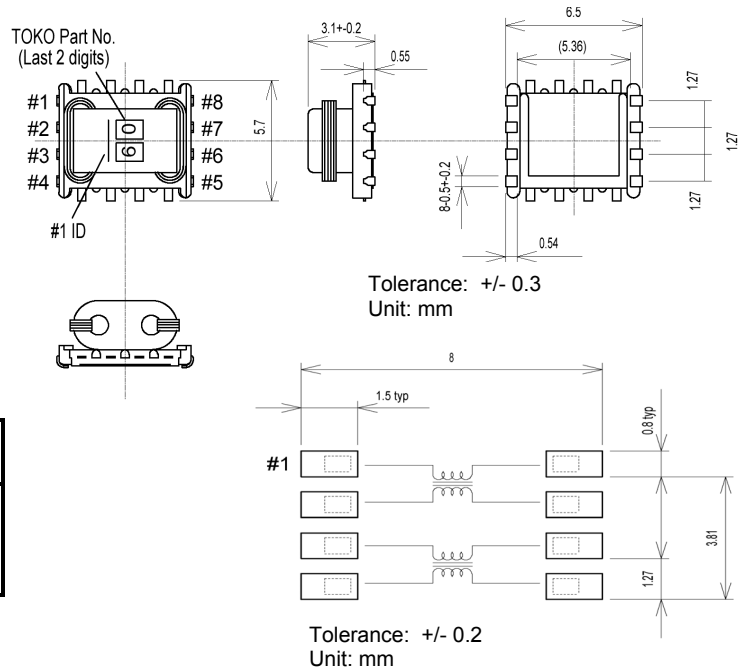

COMMON MODE CHOKE FOR IEEE 1394 APPLICATIONS

DESCRIPTION

The B5W is a dual wound common mode choke ideal for common mode noise attenuation in twisted pair cable interfaces as well as IEEE 1394 applications. An excellent impedance balance between two sets of twisted pairs is achieved by winding across a single core. One B5W common mode choke coil per interface port is possible with this dual winding configuration.

FEATURES

- Low profile: 3.4 mm (Max.)
- Common mode impedance of 220 Ω at 100 MHz (typical)
- Operating temperature: -10°C to +60°C
- Storage temperature: -25°C to +70°C
- Suitable for reflow soldering
- Packaged on 2,000 piece reels

DIMENSIONS AND FOOTPRINT

Toko Part No.	Insertion Loss		I _{DC}	R _{DC}	Withstand Voltage
857CM-0009	50 MHz	2.8 dB +/- 2.0 dB	0.65 A (Max.)	0.3 Ω (Max.)	100 VDC
	100 MHz	7.3 dB +/- 2.5 dB			
	300 MHz	12.0 dB +/- 3.0 dB			
	500 MHz	14.0 dB +/- 3.0 dB			

APPLICATIONS

Twisted Pair Cable Interface

B5W (857CM-0009)

IEEE 1394 Port

B5W Series

ATTENUATION AND IMPEDANCE CHARACTERISTICS OF 857CM-0009

The information furnished by TOKO, Inc., is believed to be accurate and reliable. However, TOKO reserves the right to make changes or improvements in the design, specification, or manufacture of its products without further notice. TOKO does not assume any liability arising from the application or use of any product or circuit described herein, nor for infringements of patents or other rights of third parties which may result from the use of its products. No license is granted by implication or otherwise under any patent or patent rights of TOKO, Inc.