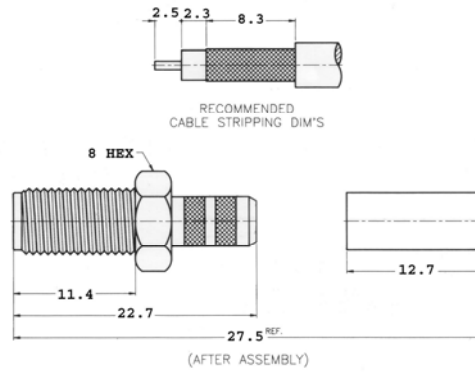

## Crimp Type For Flexible Cable

Straight Crimp Cable Plug  
 Cable: A= RG58/U,141/U, 142/U  
 Cable: B=RG223/U

“A” P/N: 910A204F  
 “B” P/N: 910A204P

## Crimp Type For Flexible Cable

Straight Crimp Cable Plug  
 Captive Contact  
 Cable: RG174/U, 188/U, 316/U

P/N: 910A204M

## Crimp Type For Flexible Cable

Straight Crimp Cable Plug  
 Captive Contact  
 Cable: RG174/U, 188/U, 316/U

P/N: 910A904M

**Crimp Type For Flexible Cable**

Straight Crimp Cable Jack

Non-Captive Contact

Cable: A= RG58/U,141/U, 142/U

Cable: B=RG223/U

“A” P/N: 920A204F

“B” P/N: 920A204P