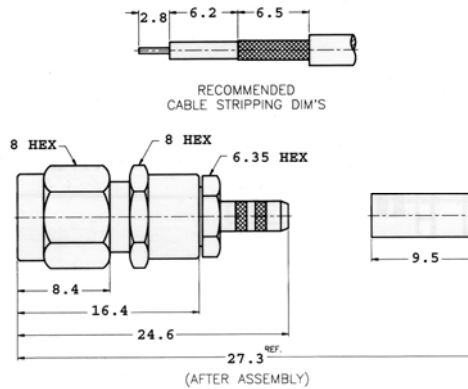

## Crimp Type For Flexible Cable

Straight Crimp Cable Plug  
 Cable: A= RG58/U,141/U, 142/U  
 Cable: B=RG223/U

“A” P/N: 910A204F  
 “B” P/N: 910A204P

## Crimp Type For Flexible Cable

Straight Crimp Cable Plug  
 Captive Contact  
 Cable: RG174/U, 188/U, 316/U

P/N: 910A204M

## Crimp Type For Flexible Cable

Straight Crimp Cable Plug  
 Captive Contact  
 Cable: RG174/U, 188/U, 316/U

P/N: 910A904M

**Crimp Type For Flexible Cable**

Straight Crimp Cable Jack

Non-Captive Contact

Cable: A= RG58/U,141/U, 142/U

Cable: B=RG223/U

“A” P/N: 920A204F

“B” P/N: 920A204P