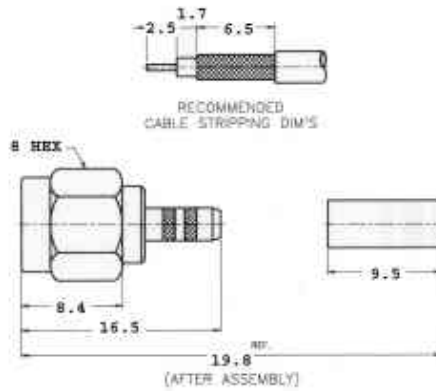

## Crimp Type For Flexible Cable

Straight Crimp Cable Plug  
 Cable: A= RG58/U,141/U, 142/U  
 Cable: B=RG223/U

“A” P/N: 910A204F  
 “B” P/N: 910A204P

## Crimp Type For Flexible Cable

Straight Crimp Cable Plug  
 Captive Contact  
 Cable: RG174/U, 188/U, 316/U

P/N: 910A204M

## Crimp Type For Flexible Cable

Straight Crimp Cable Plug  
 Captive Contact  
 Cable: RG174/U, 188/U, 316/U

P/N: 910A904M

**Crimp Type For Flexible Cable**

Straight Crimp Cable Jack

Non-Captive Contact

Cable: A= RG58/U,141/U, 142/U

Cable: B=RG223/U

“A” P/N: 920A204F

“B” P/N: 920A204P