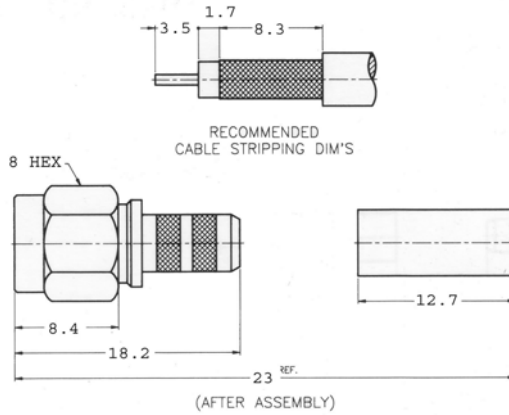

## Crimp Type For Flexible Cable

Straight Crimp Cable Plug  
 Cable: A= RG58/U,141/U, 142/U  
 Cable: B=RG223/U

“A” P/N: 910A204F  
 “B” P/N: 910A204P

## Crimp Type For Flexible Cable

Straight Crimp Cable Plug  
 Captive Contact  
 Cable: RG174/U, 188/U, 316/U

P/N: 910A204M

## Crimp Type For Flexible Cable

Straight Crimp Cable Plug  
 Captive Contact  
 Cable: RG174/U, 188/U, 316/U

P/N: 910A904M

**Crimp Type For Flexible Cable**

Straight Crimp Cable Jack

Non-Captive Contact

Cable: A= RG58/U,141/U, 142/U

Cable: B=RG223/U

“A” P/N: 920A204F

“B” P/N: 920A204P