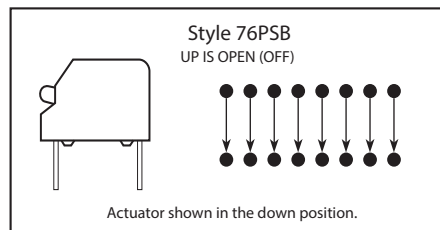

SERIES 76
SPST Rocker

FEATURES

- Raised and Recessed, Rocker and PIANO-DIP® Styles
- Sealed Base Standard
- Spring and Ball Contact
- Top Tape Seal Option

DIP Switches

DIMENSIONS in inches (and millimeters)

CIRCUITRY

ORDERING INFORMATION

Series

Switch Style: SB = Raised Rocker
RSB = Recessed Rocker
PSB = Piano-DIP (Up is Off)
PRB = Piano-DIP (Up is On)

76RSB04ST

T = RoHS compliant
Sealed*: S = Tape Seal
Number of Positions: 02 through 10, 12