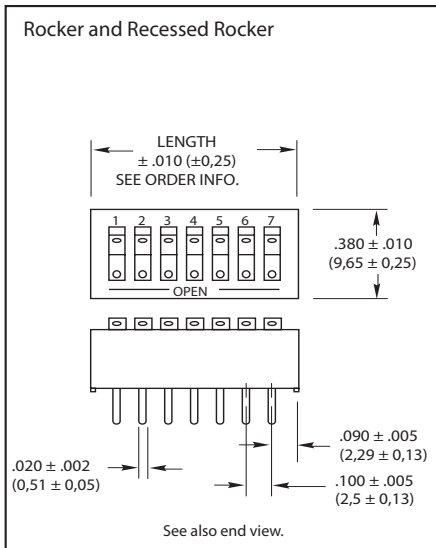

SERIES 76
SPST Rocker

FEATURES

- Raised and Recessed, Rocker and PIANO-DIP® Styles
- Sealed Base Standard
- Spring and Ball Contact
- Top Tape Seal Option

DIP Switches

DIMENSIONS in inches (and millimeters)

CIRCUITRY

ORDERING INFORMATION

Series

Switch Style: SB = Raised Rocker
RSB = Recessed Rocker
PSB = Piano-DIP (Up is Off)
PRB = Piano-DIP (Up is On)

76RSB04ST

T = RoHS compliant
Sealed*: S = Tape Seal
Number of Positions: 02 through 10, 12

No. of Pos.	Length (Inches)	Length (Metric)	No./Tube
2	0.280"	7,1 mm	35
3	0.380"	9,7 mm	27
4	0.480"	12,2 mm	21
5	0.580"	14,7 mm	18
6	0.680"	17,3 mm	15
7	0.780"	19,8 mm	13
8	0.880"	22,4 mm	12
10	1.080"	27,4 mm	9
12	1.280"	32,5 mm	8