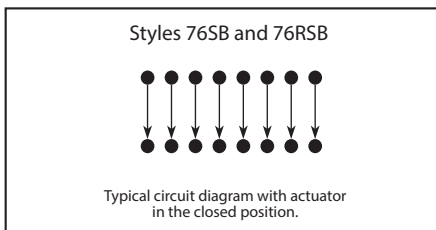

SERIES 76
SPST Rocker

FEATURES

- Raised and Recessed, Rocker and PIANO-DIP® Styles
- Sealed Base Standard
- Spring and Ball Contact
- Top Tape Seal Option

DIP Switches

DIMENSIONS in inches (and millimeters)

CIRCUITRY

ORDERING INFORMATION

Series

Switch Style: SB = Raised Rocker
RSB = Recessed Rocker
PSB = Piano-DIP (Up is Off)
PRB = Piano-DIP (Up is On)

76RSB04ST

T = RoHS compliant
Sealed*: S = Tape Seal
Number of Positions: 02 through 10, 12

No. of Pos.	Length (Inches)	Length (Metric)	No./Tube
2	0.280"	7,1 mm	35
3	0.380"	9,7 mm	27
4	0.480"	12,2 mm	21
5	0.580"	14,7 mm	18
6	0.680"	17,3 mm	15
7	0.780"	19,8 mm	13
8	0.880"	22,4 mm	12
10	1.080"	27,4 mm	9
12	1.280"	32,5 mm	8