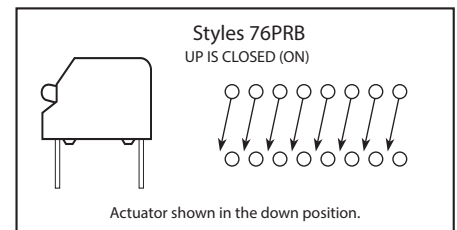

SERIES 76
SPST Rocker

FEATURES

- Raised and Recessed, Rocker and PIANO-DIP® Styles
- Sealed Base Standard
- Spring and Ball Contact
- Top Tape Seal Option

DIP Switches

DIMENSIONS in inches (and millimeters)

CIRCUITRY

ORDERING INFORMATION

Series

Switch Style: SB = Raised Rocker
RSB = Recessed Rocker
PSB = Piano-DIP (Up is Off)
PRB = Piano-DIP (Up is On)

76RSB04ST

T = RoHS compliant
Sealed*: S = Tape Seal
Number of Positions: 02 through 10, 12