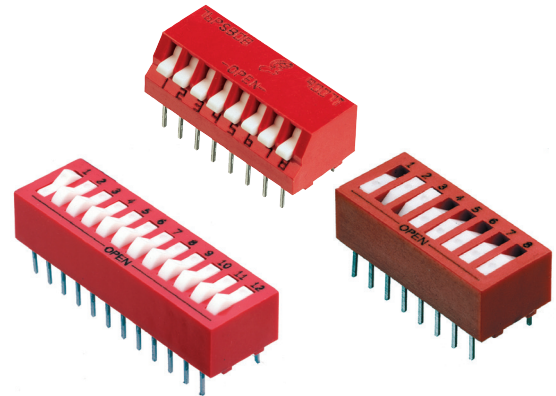

SERIES 76
SPST Rocker

FEATURES

- Raised and Recessed, Rocker and PIANO-DIP® Styles
- Sealed Base Standard
- Spring and Ball Contact
- Top Tape Seal Option

DIP Switches

DIMENSIONS in inches (and millimeters)

CIRCUITRY

ORDERING INFORMATION

Series

Switch Style: SB = Raised Rocker
RSB = Recessed Rocker
PSB = Piano-DIP (Up is Off)
PRB = Piano-DIP (Up is On)

76RSB04ST

T = RoHS compliant
Sealed*: S = Tape Seal
Number of Positions: 02 through 10, 12

No. of Pos.	Length (Inches)	Length (Metric)	No./Tube
2	0.280"	7,1 mm	35
3	0.380"	9,7 mm	27
4	0.480"	12,2 mm	21
5	0.580"	14,7 mm	18
6	0.680"	17,3 mm	15
7	0.780"	19,8 mm	13
8	0.880"	22,4 mm	12
10	1.080"	27,4 mm	9
12	1.280"	32,5 mm	8

*A top tape seal is required for switches that are machine soldered or heavily cleaned after hand soldering. To order top seal versions, add "S" to the Grayhill part number.

Available from your local Grayhill Distributor.
For prices and discounts, contact a Local Sales Office,
an authorized local Distributor or Grayhill.