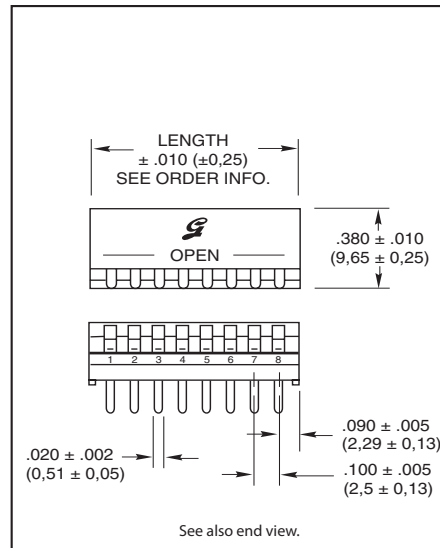

SERIES 76
SPST Rocker

FEATURES

- Raised and Recessed, Rocker and PIANO-DIP® Styles
- Sealed Base Standard
- Spring and Ball Contact
- Top Tape Seal Option

DIP Switches

DIMENSIONS in inches (and millimeters)

CIRCUITRY

ORDERING INFORMATION

Series

Switch Style: SB = Raised Rocker
RSB = Recessed Rocker
PSB = Piano-DIP (Up is Off)
PRB = Piano-DIP (Up is On)

76RSB04ST

T = RoHS compliant
Sealed*: S = Tape Seal
Number of Positions: 02 through 10, 12

No. of Pos.	Length (Inches)	Length (Metric)	No./Tube
2	0.280"	7,1 mm	35
3	0.380"	9,7 mm	27
4	0.480"	12,2 mm	21
5	0.580"	14,7 mm	18
6	0.680"	17,3 mm	15
7	0.780"	19,8 mm	13
8	0.880"	22,4 mm	12
10	1.080"	27,4 mm	9
12	1.280"	32,5 mm	8