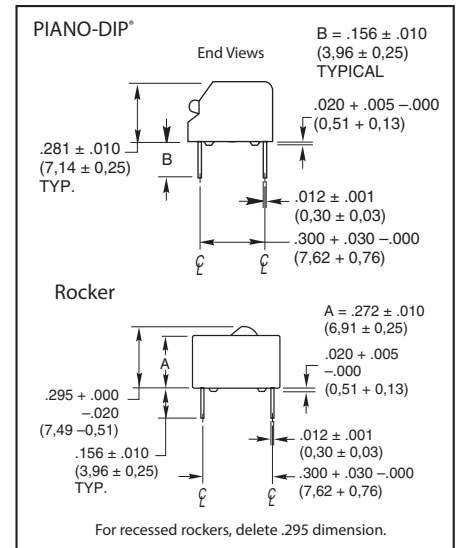

SERIES 76
SPST Rocker

FEATURES

- Raised and Recessed, Rocker and PIANO-DIP® Styles
- Sealed Base Standard
- Spring and Ball Contact
- Top Tape Seal Option

DIP Switches

DIMENSIONS in inches (and millimeters)

CIRCUITRY

ORDERING INFORMATION

Series

Switch Style: SB = Raised Rocker
RSB = Recessed Rocker
PSB = Piano-DIP (Up is Off)
PRB = Piano-DIP (Up is On)

76RSB04ST

T = RoHS compliant
Sealed*: S = Tape Seal
Number of Positions: 02 through 10, 12

No. of Pos.	Length (Inches)	Length (Metric)	No./Tube
2	0.280"	7,1 mm	35
3	0.380"	9,7 mm	27
4	0.480"	12,2 mm	21
5	0.580"	14,7 mm	18
6	0.680"	17,3 mm	15
7	0.780"	19,8 mm	13
8	0.880"	22,4 mm	12
10	1.080"	27,4 mm	9
12	1.280"	32,5 mm	8

*A top tape seal is required for switches that are machine soldered or heavily cleaned after hand soldering. To order top seal versions, add "S" to the Grayhill part number.

Available from your local Grayhill Distributor.
For prices and discounts, contact a Local Sales Office,
an authorized local Distributor or Grayhill.